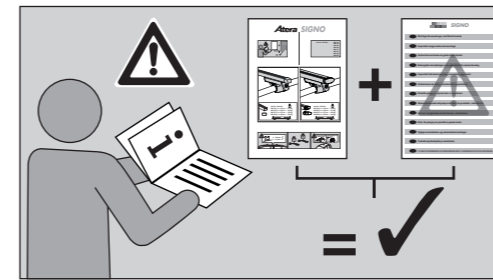

Mazda CX 9 Reling	2009 –
Mercedes Benz M-Klasse W163/164 Reling M-Klasse W166 Reling GL X166 Reling GLS X166 Reling GLS X167 Reling GLE W166 Reling GLE V167 Reling X-Klasse Reling W470	2007 – 11/2011 11/2011 – 11/2012 – 04/2016 04/2016 – 10/2019 10/2019 – 09/2015 – 04/2019 04/2019 – 11/2017 –
Mitsubishi Pajero (3+5-türig/doors) Reling Outlander Reling	02/2007 – 02/2007 – 10/2012
Nissan Murano Reling Qashqai Reling Qashqai 2 Reling	05/2003 – 10/2008 03/2010 – 02/2014 10/2008 –
Opel Combo Reling	09/2018 –
Peugeot Rifter Reling	09/2018 –
Renault Koleos Reling Alaskan Reling	09/2008 – 06/2017 11/2017 –
Ssangyong Rexton Reling Korando Reling	11/2017 – 08/2019 –
VW Sharan Reling Touran Reling Touran Cross Reling	1995 – 09/2010 01/2003 – 09/2015 03/2007 –